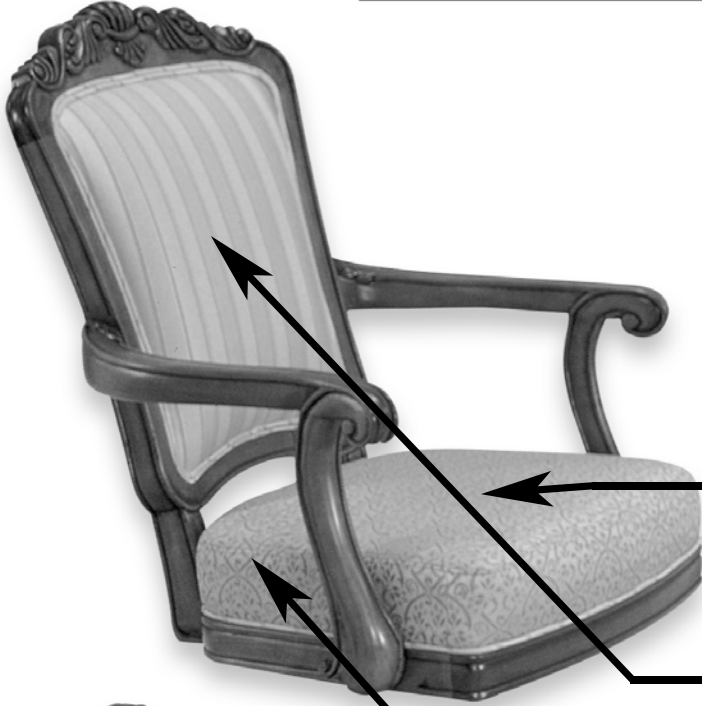

# UPHOLSTERY CONFIGURATOR

CUSTOMER \_\_\_\_\_ STYLE: CENTURION  
CUSTOMER PO# \_\_\_\_\_ SO# \_\_\_\_\_

REQ. TOTAL YARDAGE = 2.0

BARSTOOL  GAMECHAIR

SEAT = .75 YD

INSIDE BACK = .50 YD

BOXING = .25 YD

OUTSIDE BACK = .50 YD